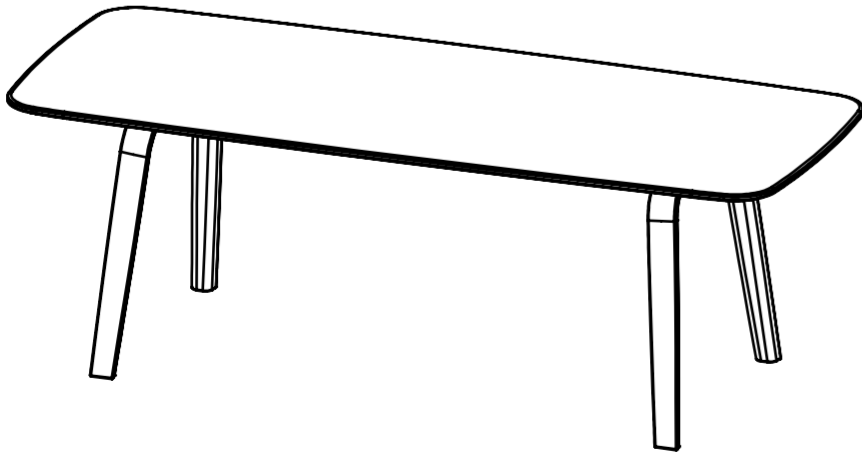

Naam product:

ESSENTIAL WOOD

Afmetingen:

arco
contemporary furniture

Schaal 1:20

top view

front view

side view

Isometric

Isometric perspective

Dimetric

Trimetric