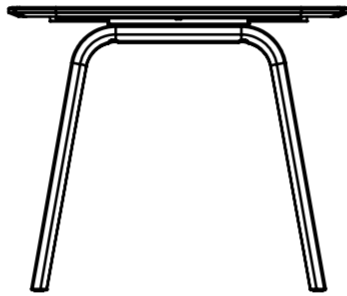

Naam product:

ESSENTIAL WOOD

Afmetingen:

arco
contemporary furniture

Schaal 1:20

top view

front view

side view

Isometric

Isometric perspective

Dimetric

Trimetric