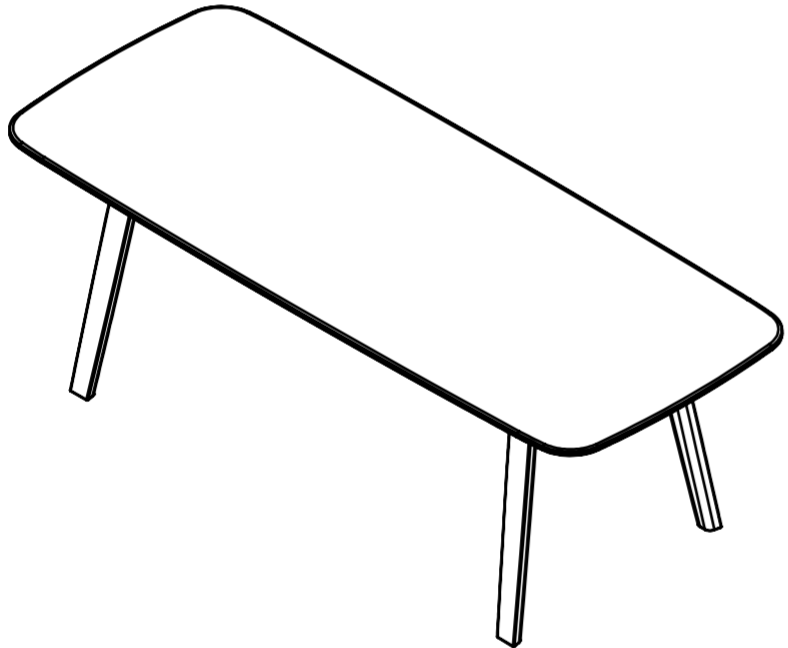

Naam product:

ESSENTIAL WOOD

Afmetingen:

arco
contemporary furniture

Schaal 1:20

top view

front view

side view

Isometric

Isometric perspective

Dimetric

Trimetric