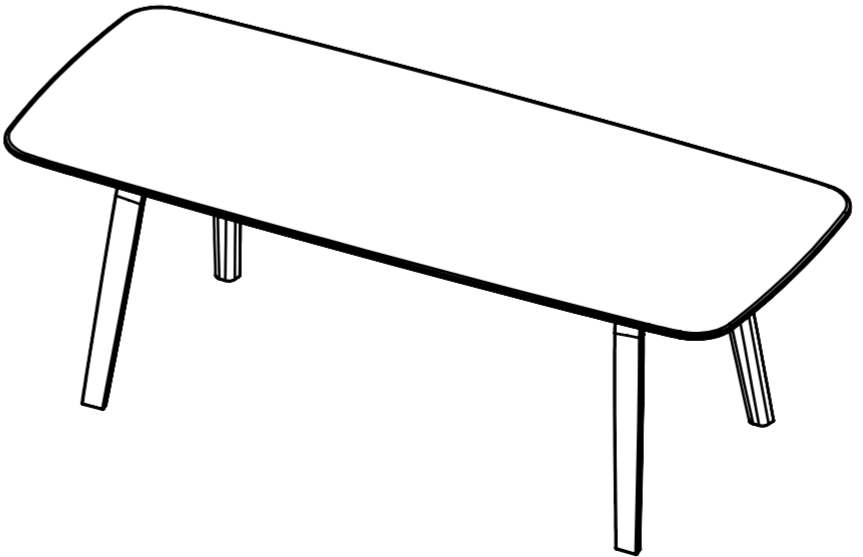

Naam product:

ESSENTIAL WOOD

Afmetingen:

arco
contemporary furniture

Schaal 1:20

top view

front view

side view

Isometric

Isometric perspective

Dimetric

Trimetric