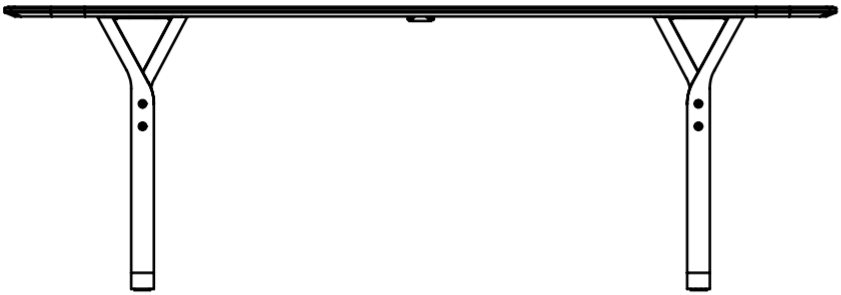

Naam product:
ESSENTIAL STEEL

Afmetingen:

arco
contemporary furniture
Schaal 1:20

top view

front view

side view

Isometric

Isometric perspective