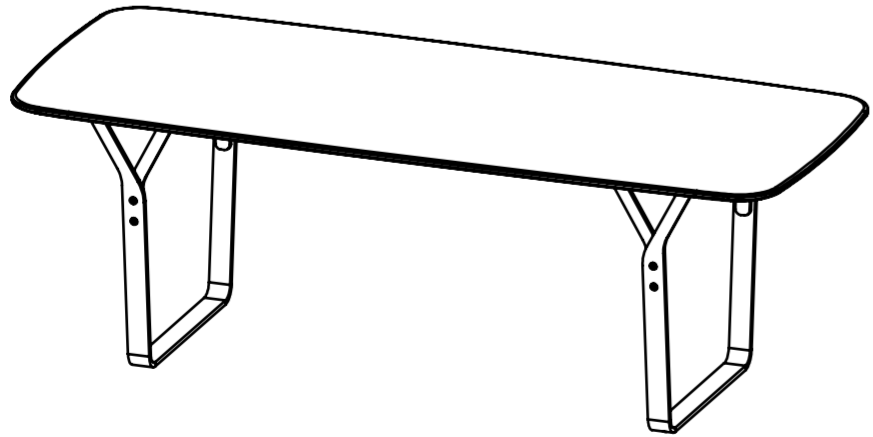

Naam product:
ESSENTIAL STEEL

Afmetingen:

arco
contemporary furniture
Schaal 1:20

top view

front view

side view

Isometric

Isometric perspective