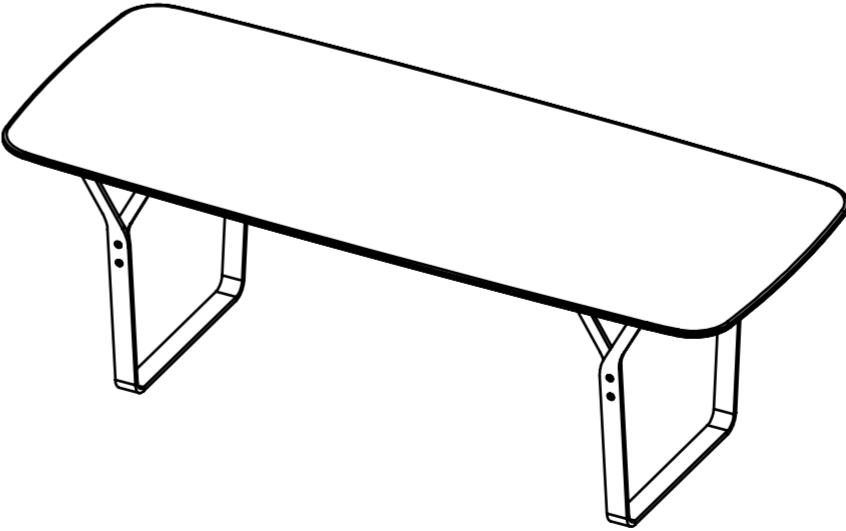

Isometric perspective

Trimetric