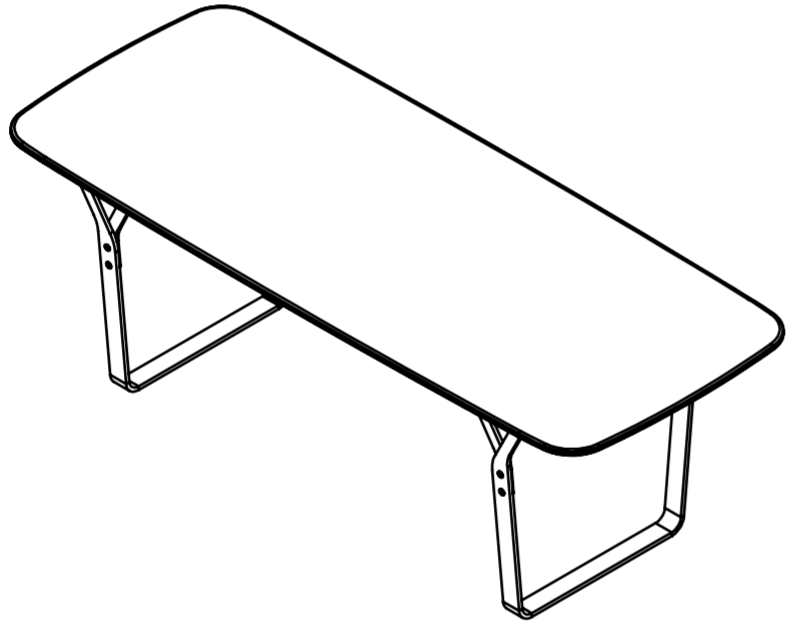

Naam product:
ESSENTIAL STEEL

Afmetingen:

arco
contemporary furniture
Schaal 1:20

top view

front view

side view

Isometric

Isometric perspective