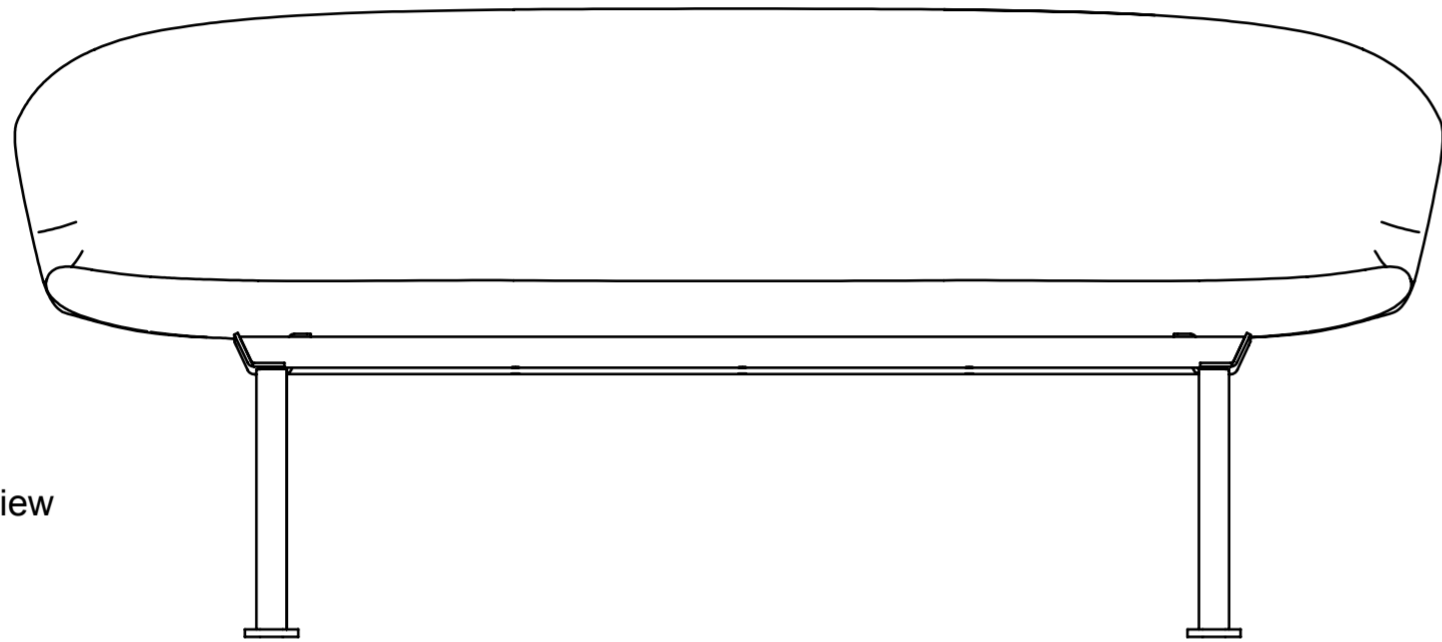

Naam product:

Afmetingen:

arco  
contemporary furniture

Schaal 1:20

top view

side view

front view

Isometric

Dimetric

Isometric perspective

Trimetric