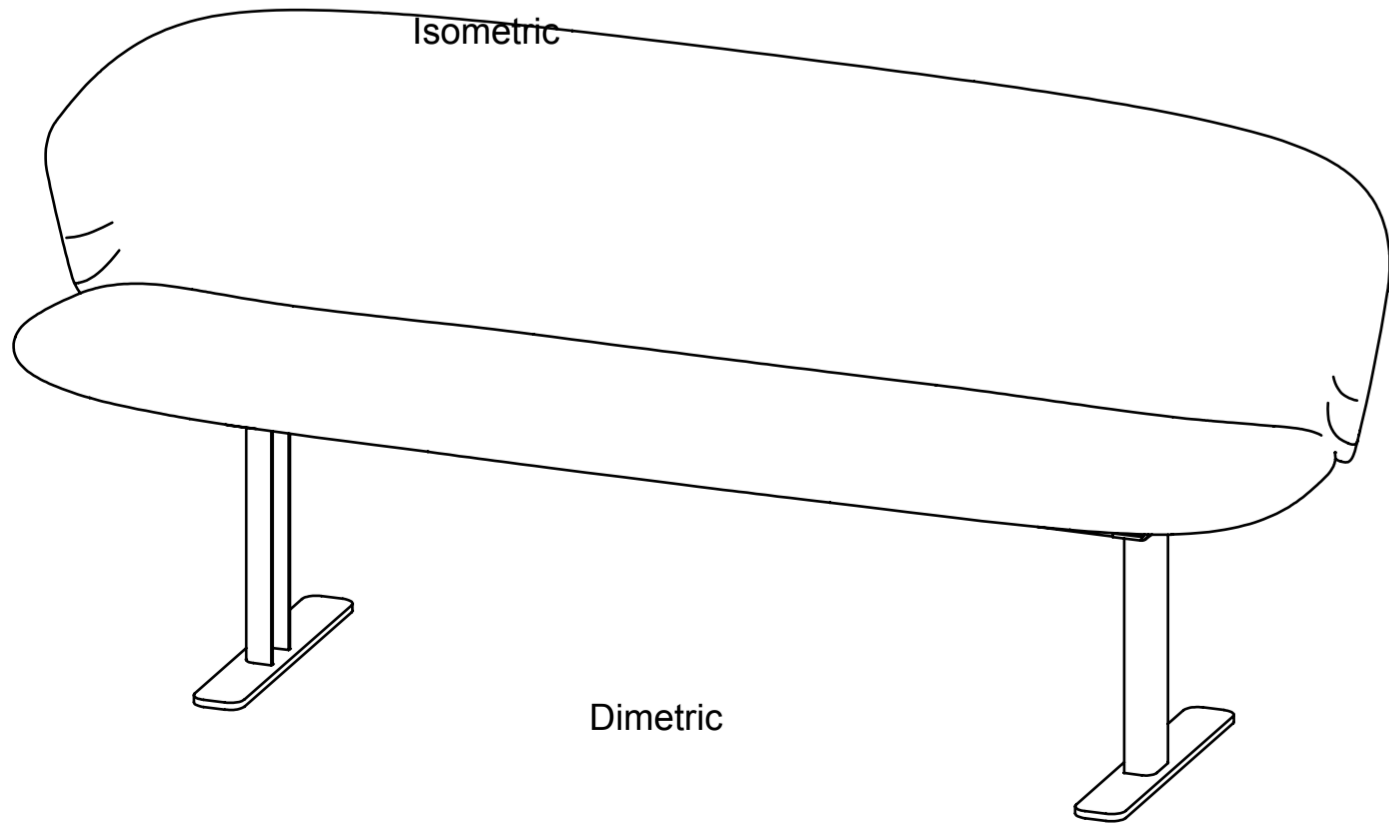

Naam product:

Afmetingen:

arco  
contemporary furniture

Schaal 1:20

top view

side view

front view

Isometric

Dimetric

Isometric perspective

Trimetric