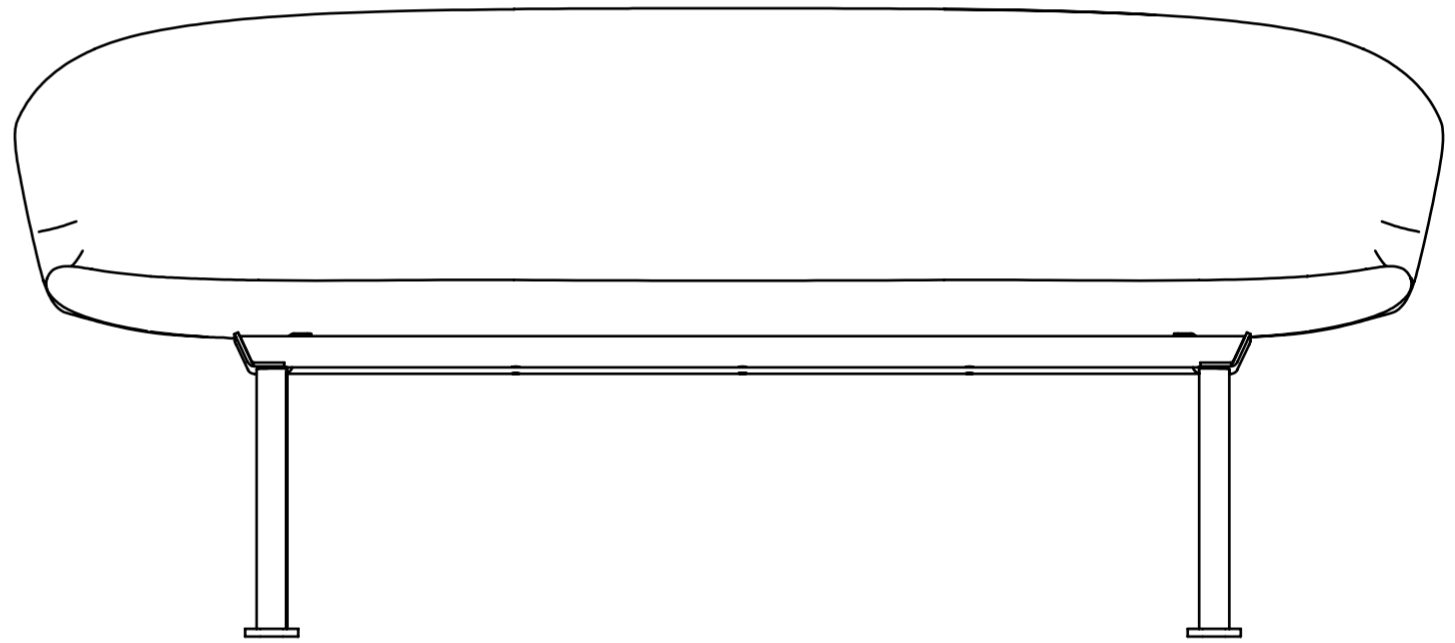

Naam product:

Afmetingen:

arco  
contemporary furniture

Schaal 1:20

top view

side view

front view

Isometric

Dimetric

Isometric perspective

Trimetric