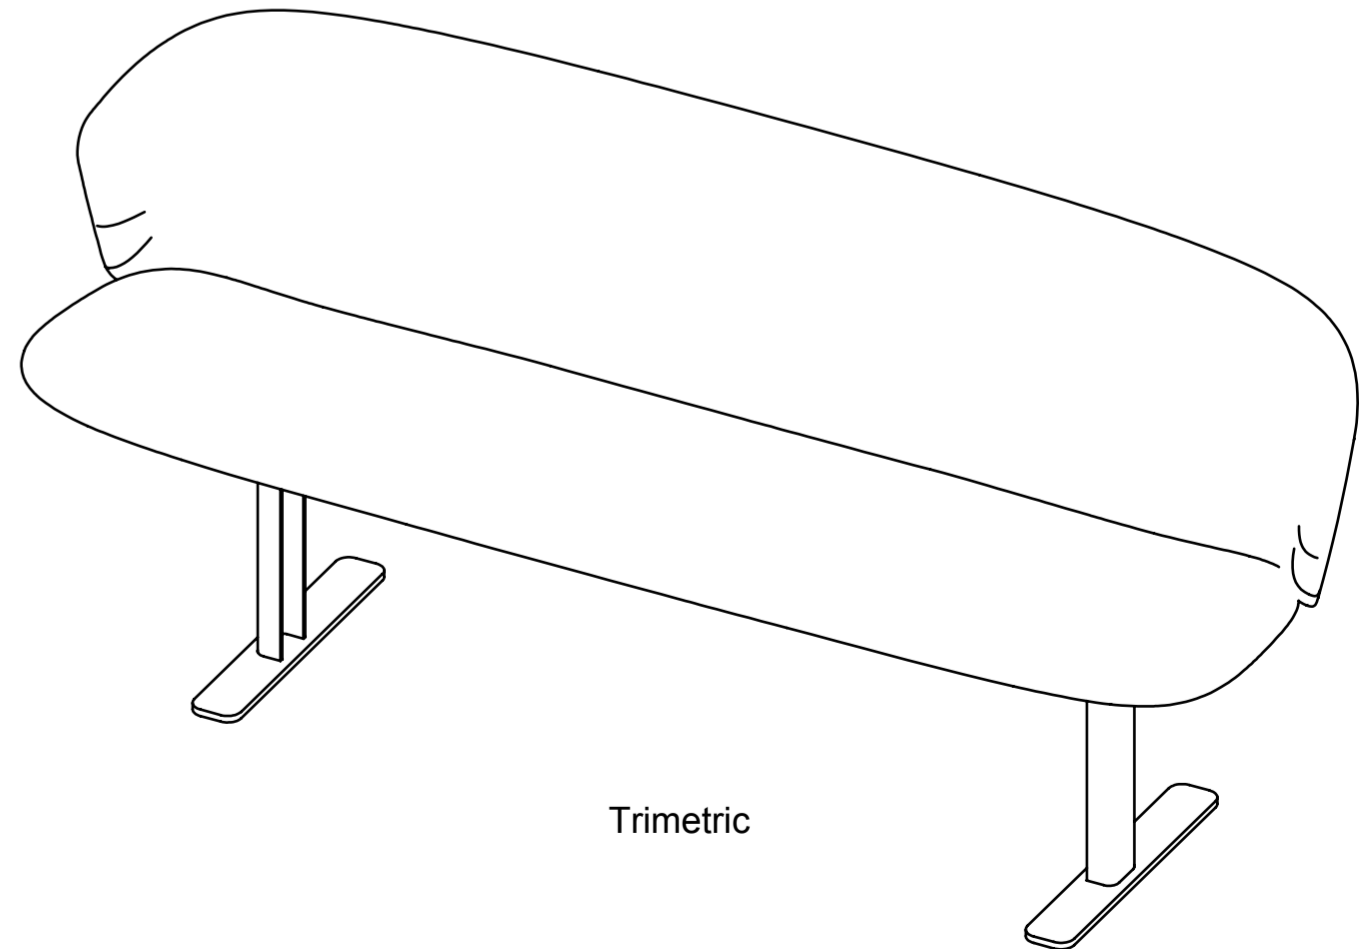

Naam product:

Afmetingen:

arco  
contemporary furniture

Schaal 1:20

top view

side view

front view

Isometric

Dimetric

Isometric perspective

Trimetric