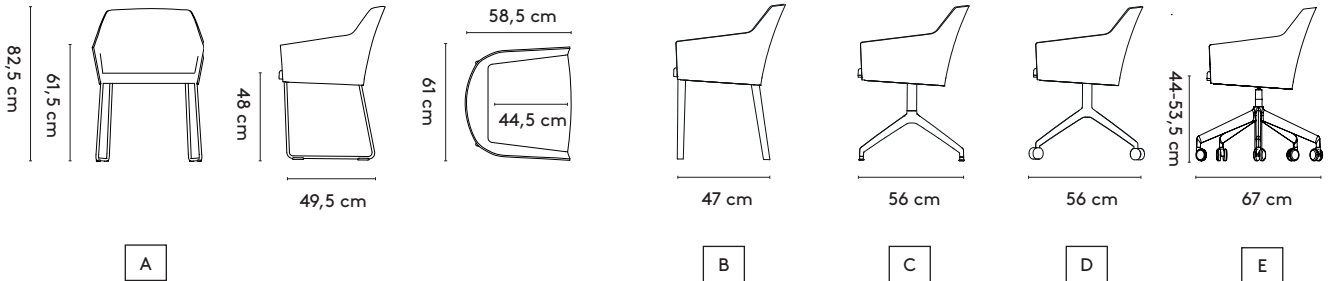

product

designer

year

1 Sketch regular

Burkhard Vogtherr & Jonathan Prestwich

2010

2 Standard

3 Materials

Seat: upholstered (fabric, leather)

Frame:

A. Cantilever: shining chrome, stainless steel, epoxy lacquer on steel, epoxy fine texture on steel

B. 4 legs: oak (solid)

C. 4 feet central base (swivel, swivel with auto-return) on feet: polished aluminum, epoxy lacquer on aluminum, epoxy fine texture on aluminum

D. 4 feet central base (fixed) on castors: polished aluminum, epoxy lacquer on aluminum, epoxy fine texture on aluminum

E. 5 feet central base (swivel, height adjustable) on castors: polished aluminum, epoxy lacquer on aluminum, epoxy fine texture on aluminum

Materialen

Kuip: gestoffeerd (stof, leder)

Onderstel:

A. Slede: hoogglanschrom, rvs optiek, epoxy lak op staal, epoxy fine texture op staal

B. 4 poten: eiken (massief)

C. 4 teens centrale voet (draaibaar, draaibaar met auto return) op pootjes: gepolijst aluminium, epoxy lak op aluminium, epoxy fine texture op aluminium

D. 4 teens centrale voet (vast) op wielen: gepolijst aluminium, epoxy lak op aluminium, epoxy fine texture op aluminium

E. 5 teens centrale voet (draaibaar met gasveer) op wielen: gepolijst aluminium, epoxy lak op aluminium, epoxy fine texture op aluminium

Materialien

Sitzschale: gepolstert (Stoff, Leder)

Untergestell:

A. Kufen: Hochglanzchrom, Edelstahl Optik, Epoxylack auf Stahl, Epoxy fine texture auf Stahl

B. 4 Beine: Eiche (Massiv)

C. 4 Bein Zentralfuss (drehbar, drehbar mit Auto-return) auf Füße: poliertes Aluminium, Epoxylack auf Aluminium, Epoxy fine texture auf Aluminium

D. 4 Bein Zentralfuss (fest) auf Rollen: poliertes Aluminium, Epoxylack auf Aluminium, Epoxy fine texture auf Aluminium

E. 5 Bein Zentralfuss (drehbar mit Gasfeder) auf Rollen: poliertes Aluminium, Epoxylack auf Aluminium, Epoxy fine texture auf Aluminium

4 Finishes

All Arco colors and finishes for the mentioned materials

Afwerkingen

Alle Arco kleuren en lakafwerkingen voor de genoemde materialen

Ausführungen

Alle Arco Farben und Ausführungen für die genannten Materialien

5 Additional information

Inside and outside seat in different fabrics optional

Aanvullende informatie

Binnen- en buitenzijde kuip in andere stof mogelijk

Weitere Informationen

Innen- und Aussenseite Sitzschale in einem anderen Stoff möglich