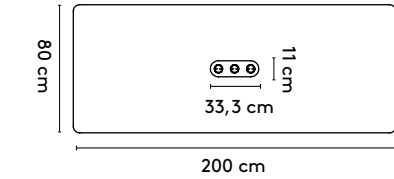

200 x 80/90 x 105 cm
 240 x 80/90 x 105 cm
 280 x 90 x 105 cm

2b Tailoring

-

3 Materials

Top: oak or walnut (solid, veneer)
 Inlay*: color lacquer on mdf (RAL9010 or RAL9005)
 Frame: epoxy fine texture on aluminum (RAL9010 or RAL9005)
 Legs: oak or walnut (solid)