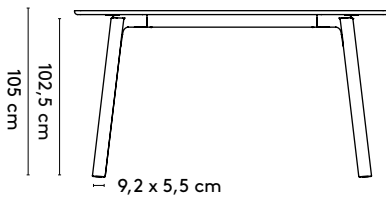

200 x 80/90 x 105 cm
 240 x 80/90 x 105 cm
 280 x 90 x 105 cm

2b Tailoring

-

3 Materials

Top: oak or walnut (solid, veneer)
 Inlay*: color lacquer on mdf (RAL9010 or RAL9005)
 Frame: epoxy fine texture on aluminum (RAL9010 or RAL9005)
 Legs: oak or walnut (solid)