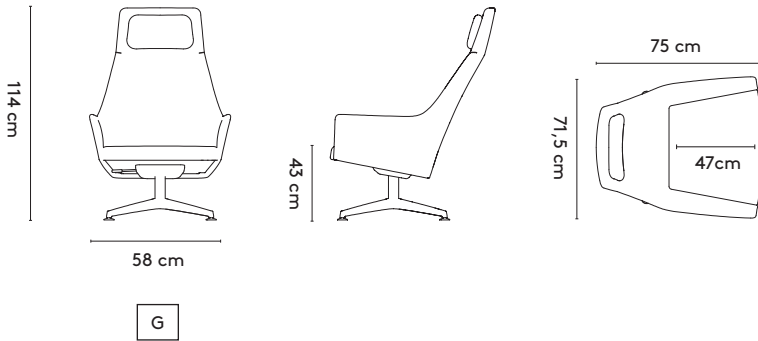

Hocker

3 Materials

Chair

Seat: upholstered (fabric, leather)
 Headrest: upholstered (fabric, leather)
 Frame:
 G. 4 feet central base (swivel and tilting):
 polished aluminum, epoxy lacquer on
 aluminum, epoxy fine texture on aluminum