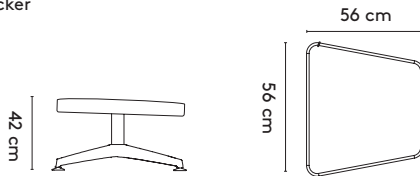

Hocker

3 Materials

Chair

Seat: upholstered (fabric, leather)
 Headrest: upholstered (fabric, leather)
 Frame:
 G. 4 feet central base (swivel and tilting):
 polished aluminum, epoxy lacquer on
 aluminum, epoxy fine texture on aluminum