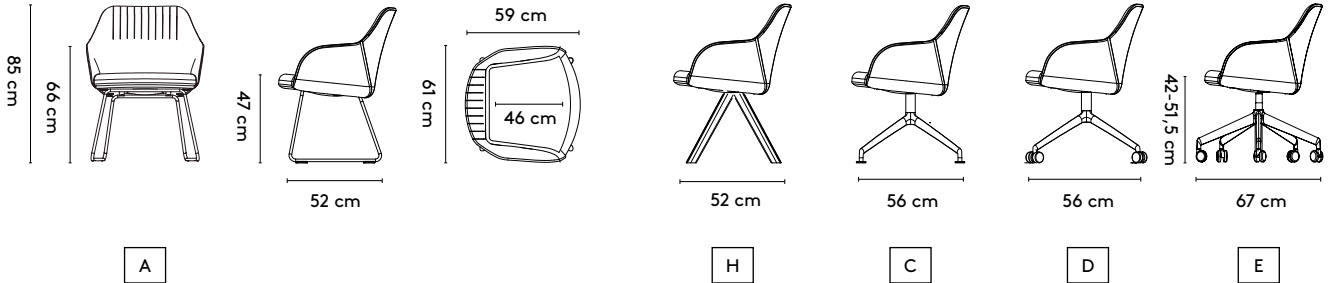

product

designer

year

1 Ease

Burkhard Vogtherr & Jonathan Prestwich

2013

2 Standard

3 Materials

Seat: upholstered (fabric, leather)

Frame:

A. Cantilever: shining chrome, stainless steel optic, epoxy lacquer on steel, epoxy fine texture on steel

H. 4 legs (fixed, swivel): oak (solid)

C. 4 feet central base (swivel) on feet: polished aluminum, epoxy lacquer on aluminum, epoxy fine texture on aluminum

D. 4 feet central base (fixed) on castors: polished aluminum, epoxy lacquer on aluminum, epoxy fine texture on aluminum

E. 5 feet central base (swivel, height adjustable) on castors: polished aluminum, epoxy lacquer on aluminum, epoxy fine texture on aluminum

Materialen

Kuip: gestoffeerd (stof, leer)

Onderstel:

A. Slede: hoogglans chroom, rvs optiek, epoxylak op staal, epoxy fine texture op staal

H. 4 poten (vast of draaibaar): eiken (massief)

C. 4 teens centrale voet (draaibaar) op pootjes: gepolijst aluminium, epoxylak op aluminium, epoxy fine texture op aluminium

D. 4 teens centrale voet (vast) op wielen: gepolijst aluminium, epoxylak op aluminium, epoxy fine texture op aluminium

E. 5 teens centrale voet (draaibaar met gasveer) op wielen: gepolijst aluminium, epoxylak op aluminium, epoxy fine texture op aluminium

Materialien

Sitzschale: gepolstert (Stoff, Leder)

Untergestell:

A. Kufen : Hochglanzchrom, Edelstahl Optik, Epoxylack auf Stahl, Epoxy fine texture auf Stahl

H. 4 Beine (fest oder drehbar): Eiche (Massiv)

C. 4 Bein Zentralfuss (drehbar) auf Füße: poliertes Aluminium, Epoxylack auf Aluminium, Epoxy fine texture auf Aluminium

D. 4 Bein Zentralfuss (fest) auf Rollen: poliertes Aluminium, Epoxylack auf Aluminium, Epoxy fine texture auf Aluminium

E. 5 Bein Zentralfuss (drehbar mit Gasfeder) auf Rollen: poliertes Aluminium, Epoxylack auf Aluminium, Epoxy fine texture auf Aluminium

4 Finishes

All Arco colors and finishes for the mentioned materials

Afwerkingen

Alle Arco kleuren en lakafwerkingen voor de genoemde materialen

Ausführungen

Alle Arco Farben und Ausführungen für die genannten Materialien

5 Additional information

Seat in different color (same fabric) optional

Aanvullende informatie

Zitting in andere kleur (zelfde stof) mogelijk

Weitere Informationen

Sitz in einer anderen Farbe (gleiche Stoff) möglich