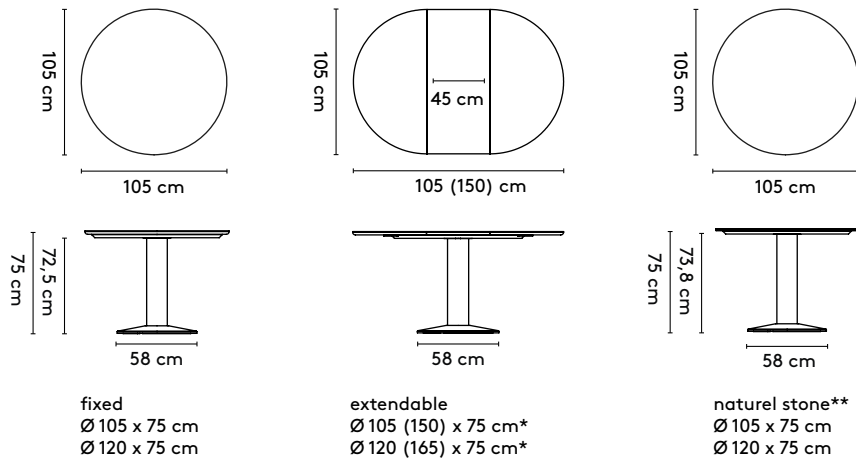

1 **Diabolo****Arnold
Merkx****2018**2a **Standard**2b **Tailoring**3 **Materials**

Top: oak or walnut (solid, veneer, duramas), oak smoked (solid)***, Fenix® HPL, naturel stone**
Extension leaf: oak or walnut (veneer, duramas), HPL
Column: oak or walnut (veneer), color lacquer on multiplex
Base: concrete, color lacquer on concrete