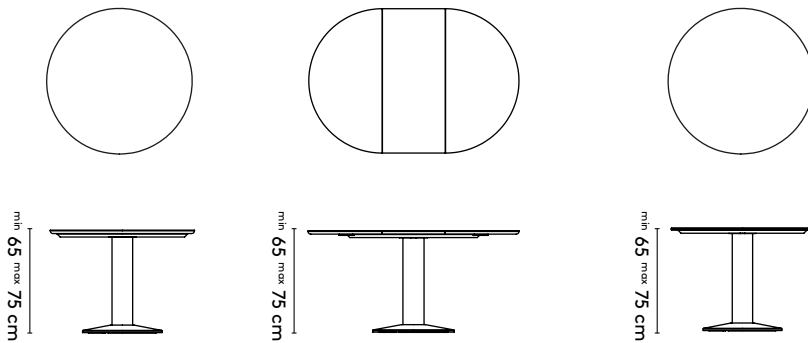

1 **Diabolo****Arnold
Merkx****2018**2a **Standard**2b **Tailoring**3 **Materials**

Top: oak or walnut (solid, veneer, duramas), oak smoked (solid)***, Fenix® HPL, naturel stone**
Extension leaf: oak or walnut (veneer, duramas), HPL
Column: oak or walnut (veneer), color lacquer on multiplex
Base: concrete, color lacquer on concrete